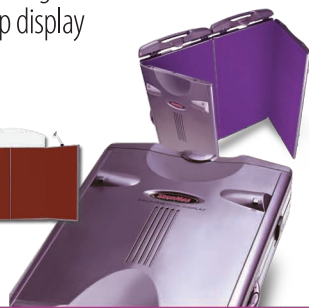

Go! ShowMax[®]

TABLETOP DISPLAY

Exhibit
Teach
Recruit
Sell

Closed Case
43" x 19" x 7"

EXPOGO!
Presentation Products

A display that has everything you need all in one package. ShowMax is always ready to show or go! Franzen precision lockable latches are on the job to keep your presentation safe and sound during storage or until the next show.

Suggested Retail Price
\$995*

Includes:
Two 50w Halogen Lights
and White Styrene Header.
*Graphics Not Included.

US Patent # 6,772,816 B2

Display Area 74" x 36"

Maximum value, built right in. Save money on accessories. Standard equipment includes: 12v, 50w halogen lights with 6' cord, white laser cut styrene header, and storage compartments for literature. ShowMax features blow-molded double wall reinforced polyethylene panels joined by co-extruded hinges.

Pack A Powerhouse.

Always show your best side! Project a more professional image and get better response for your tradeshow dollars with this innovative tabletop display from EXPOGO!

Velcro-ready fabrics available in Purple, Black, Blue, Silver, and Burgundy.